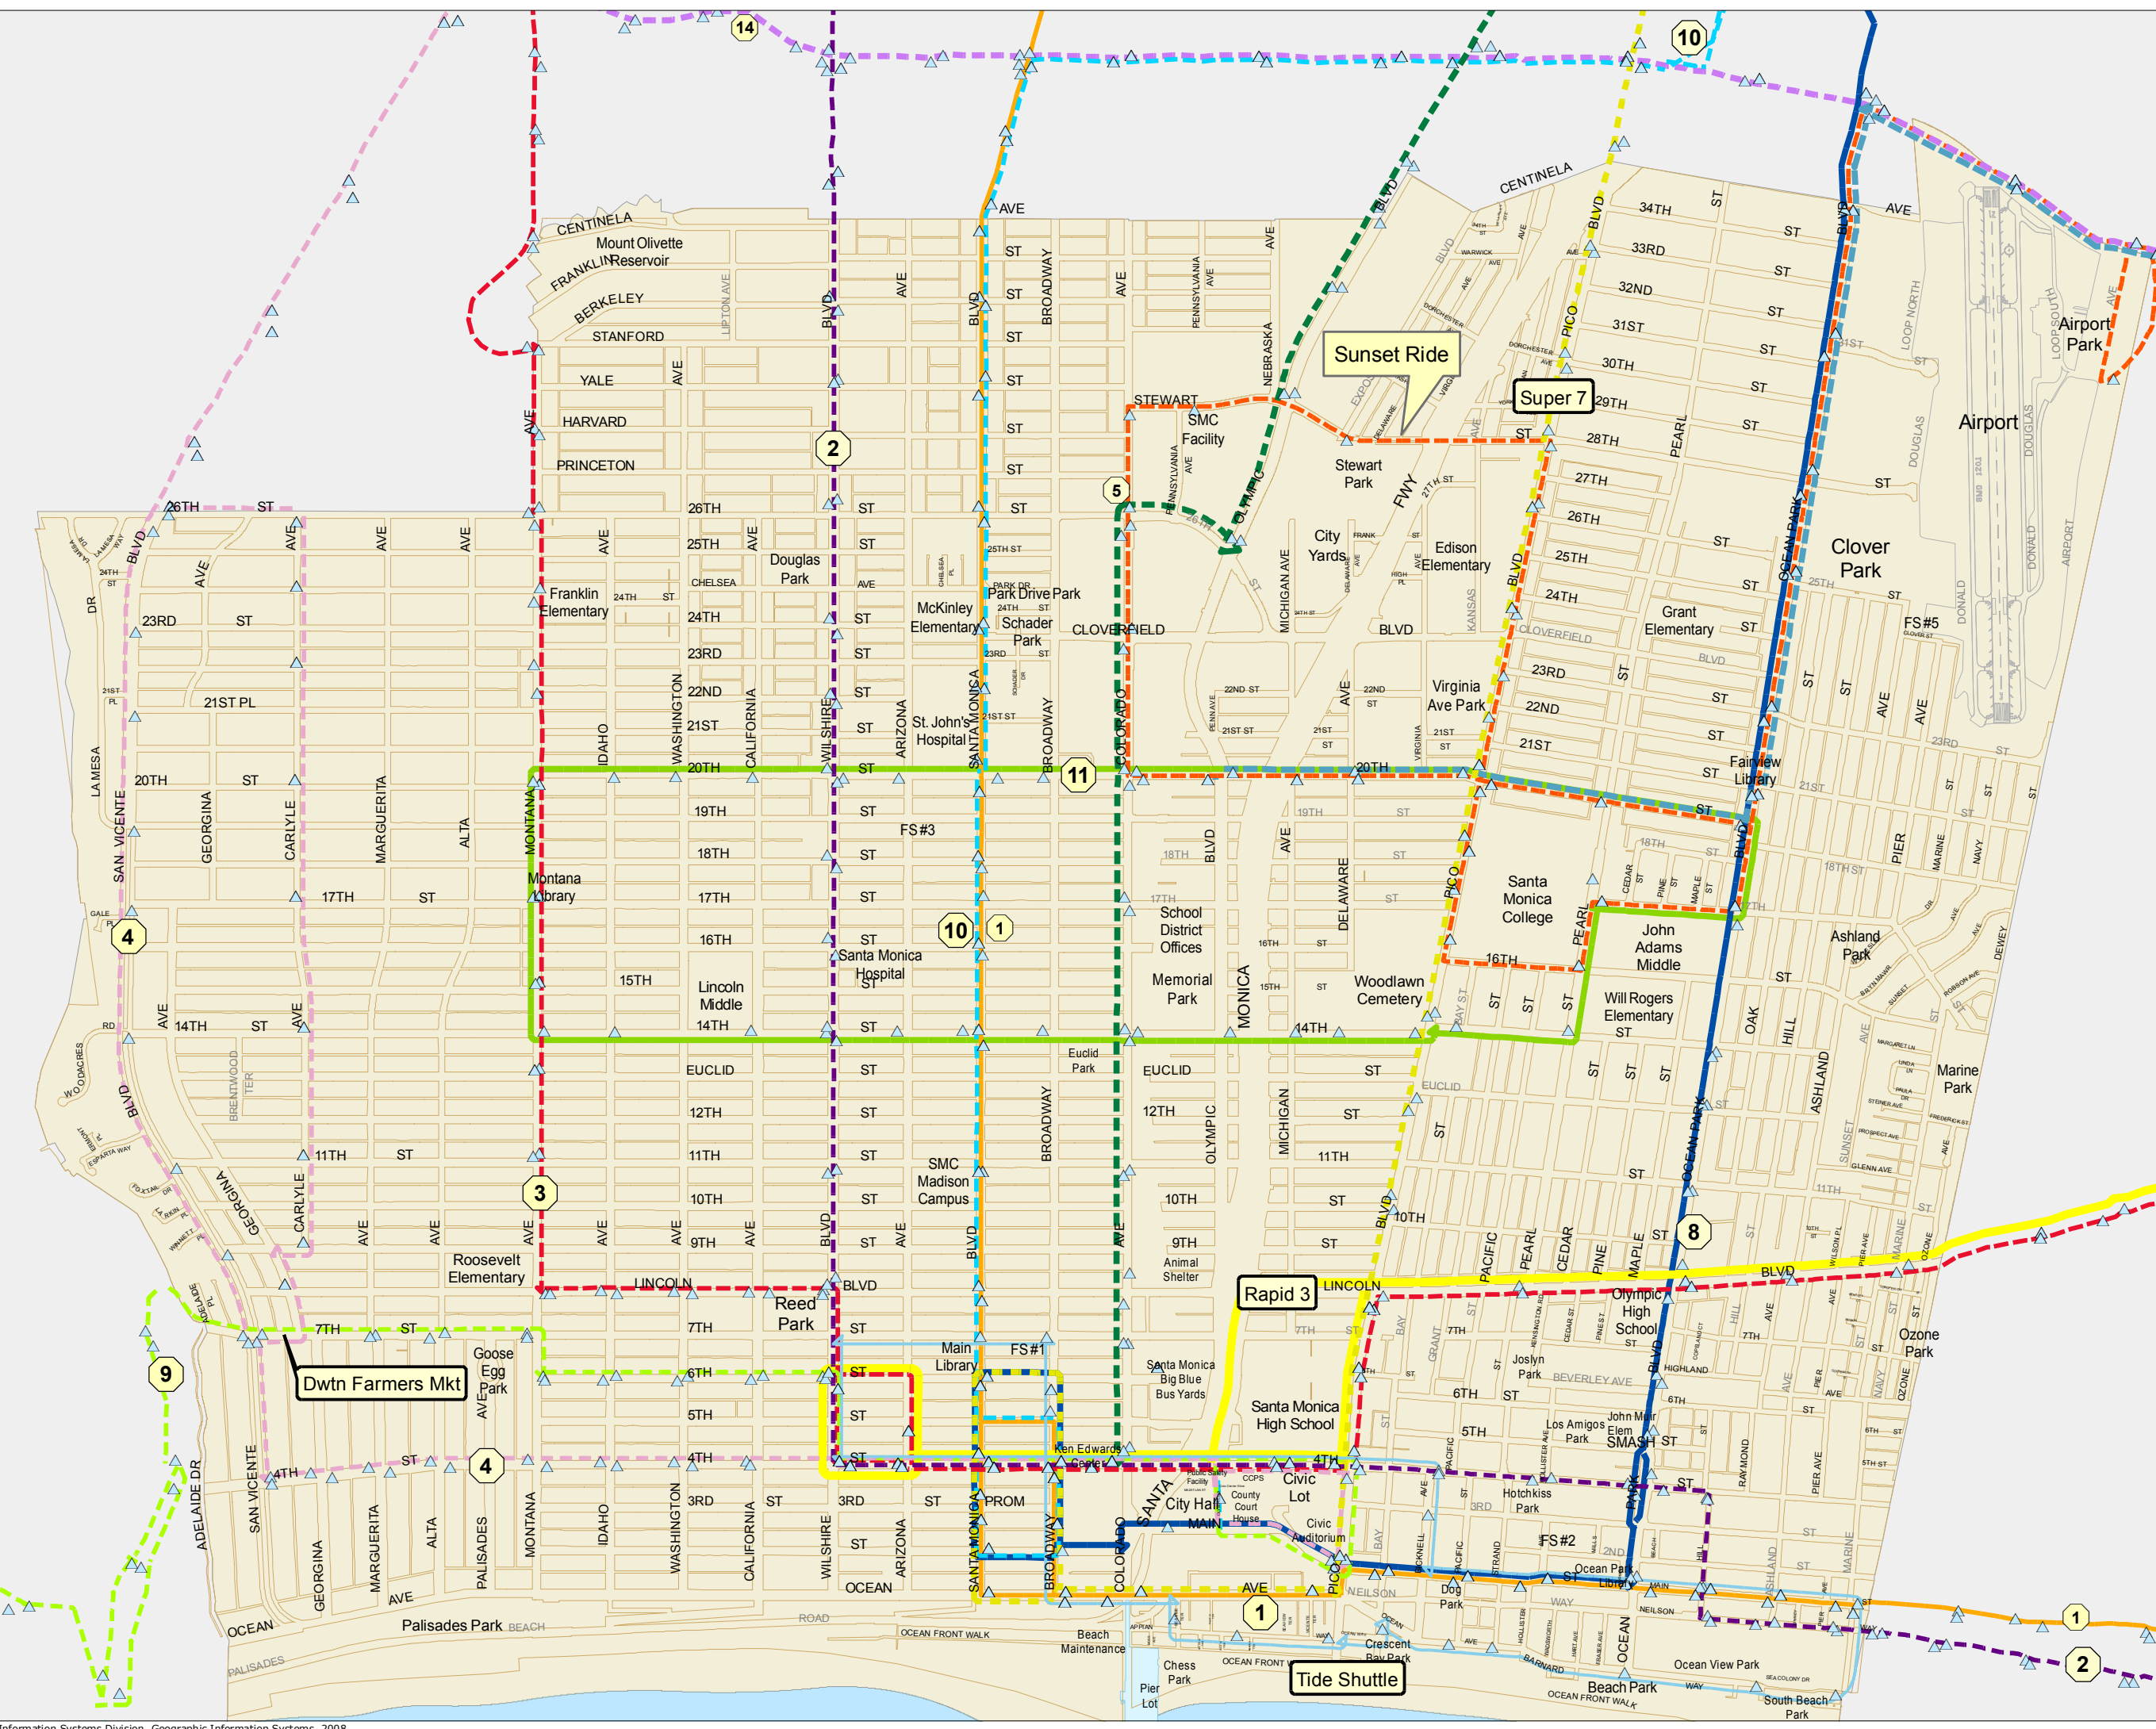

CITY OF SANTA MONICA

Big Blue Bus Service Routes

LEGEND

- Bus Stop
- 1
- 2
- 3
- Rapid 3
- 4
- 5
- SMC Commuter
- Super 7
- 8
- 9
- 10
- 11
- 12
- Super 12
- 13
- 14
- Tide Shuttle
- Sunset Ride