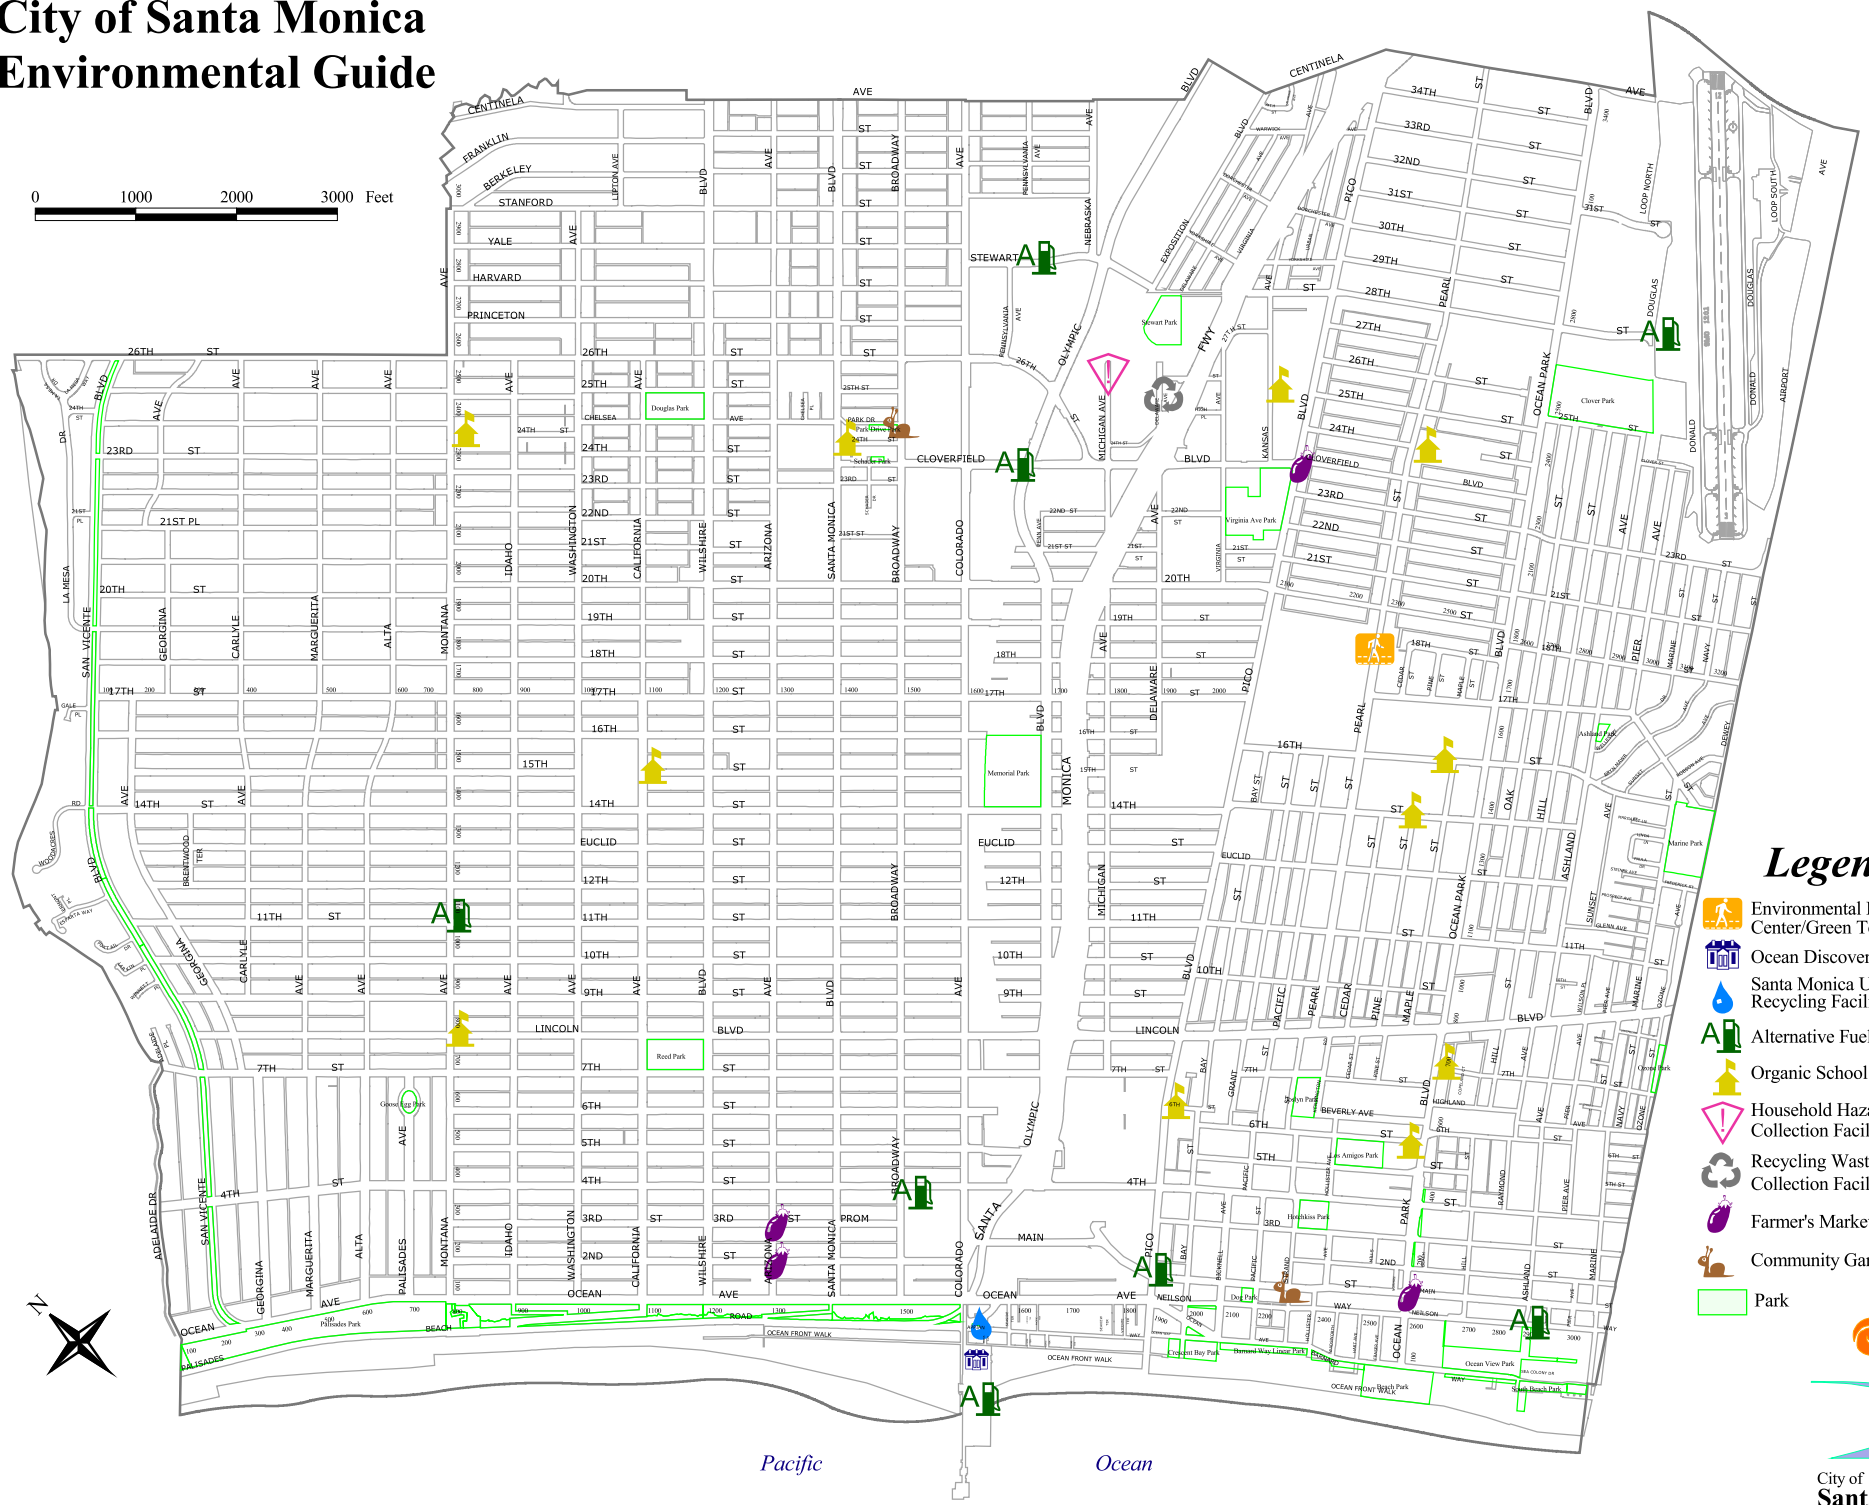

City of Santa Monica Environmental Guide

Legend

- Environmental Resource Center/Green Team
- Ocean Discovery Center
- Santa Monica Urban Runoff Recycling Facility (SMURFF)
- Alternative Fuels
- Organic School
- Household Hazardous Waste Collection Facility
- Recycling Waste Collection Facility
- Farmer's Market
- Community Garden
- Park

City of Santa Monica