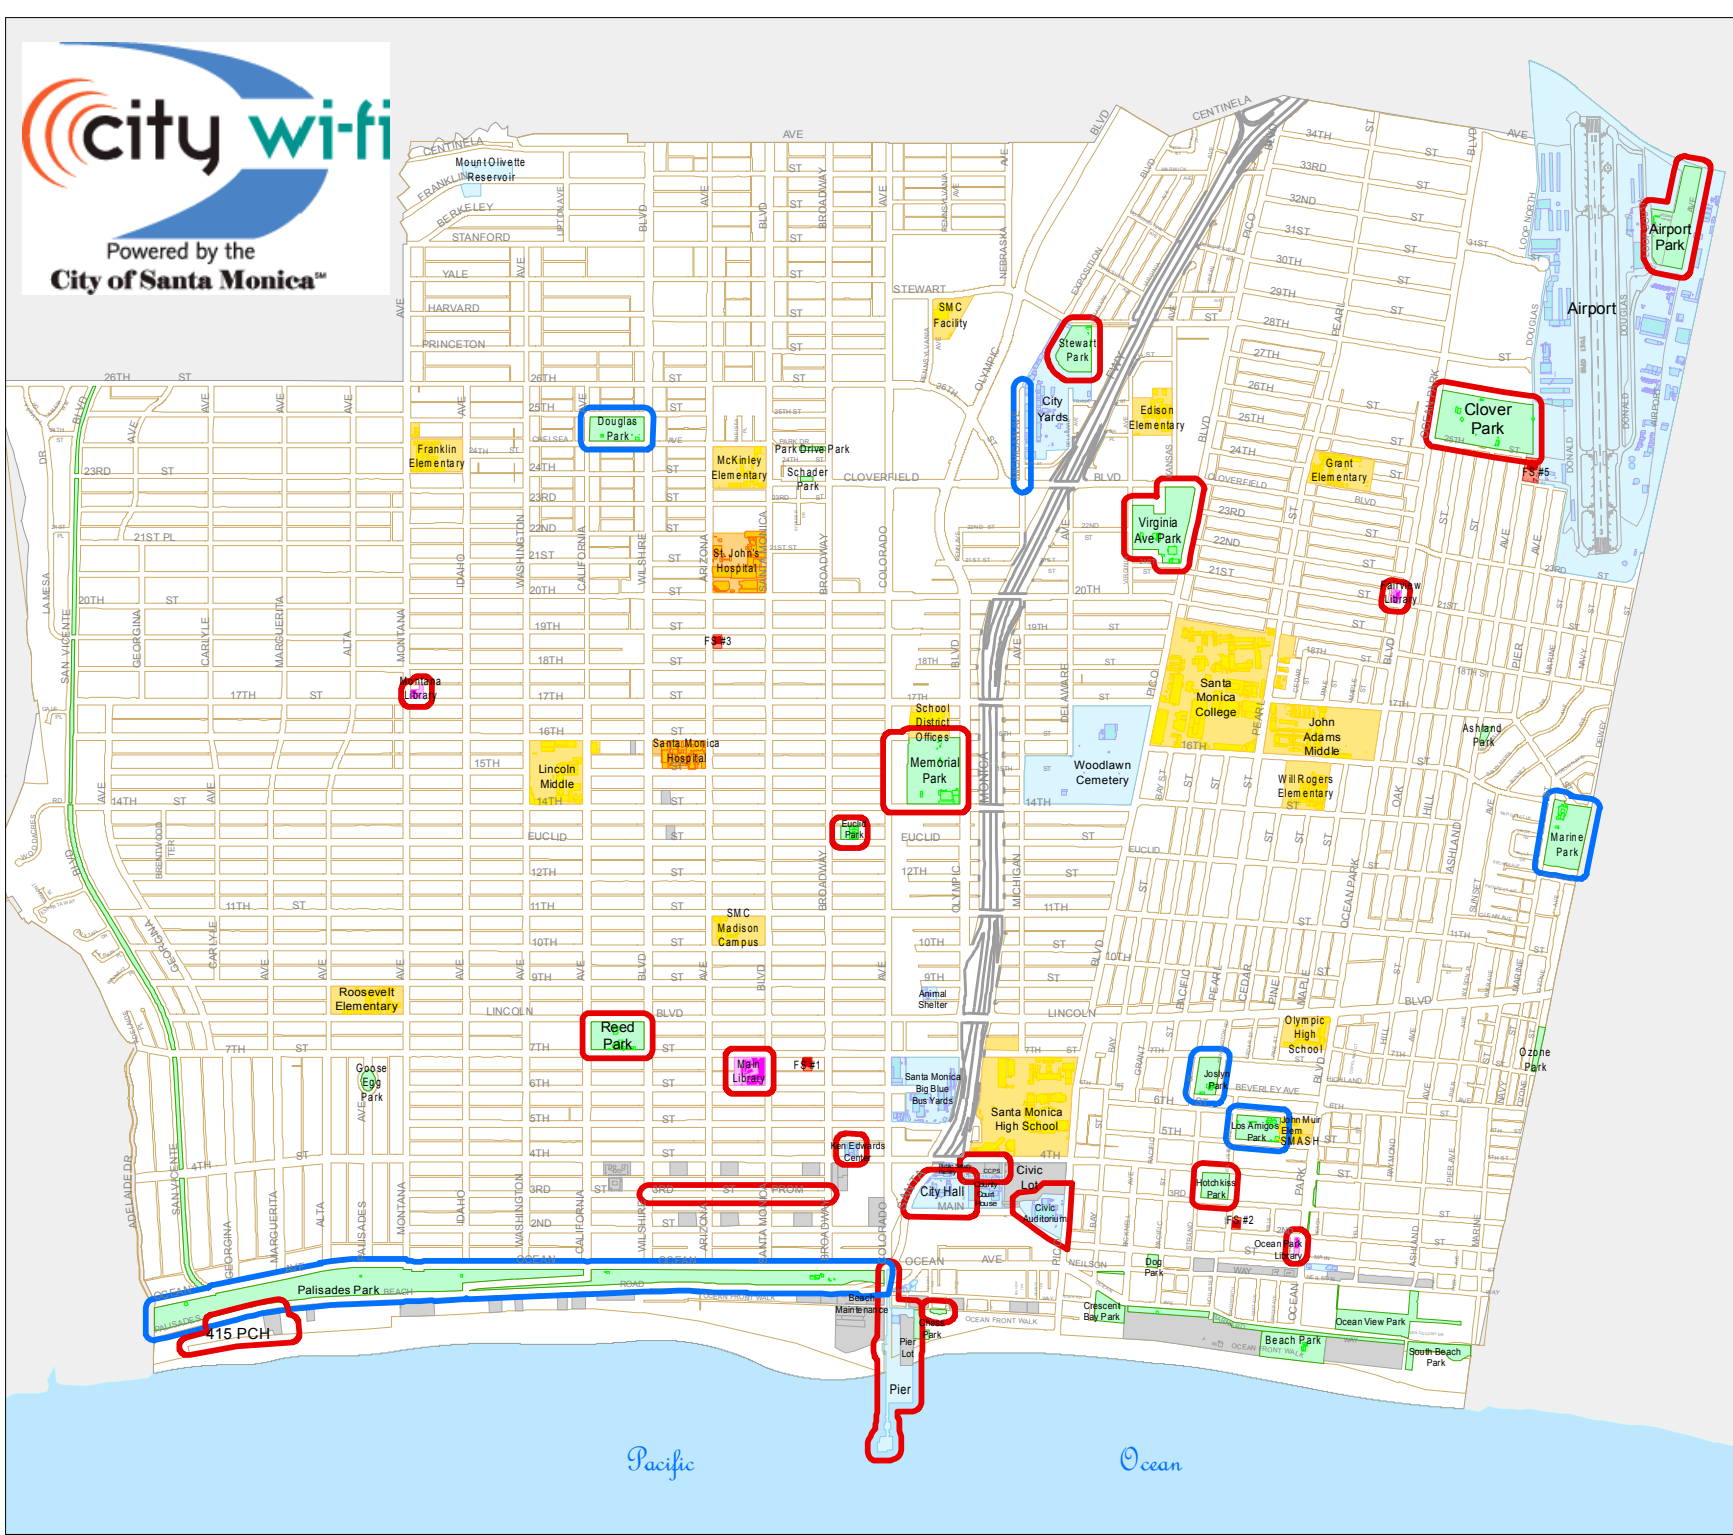

Public Facilities

- City Facility
- Fire Station
- Hospital
- Library
- Park
- Parking Lot
- School