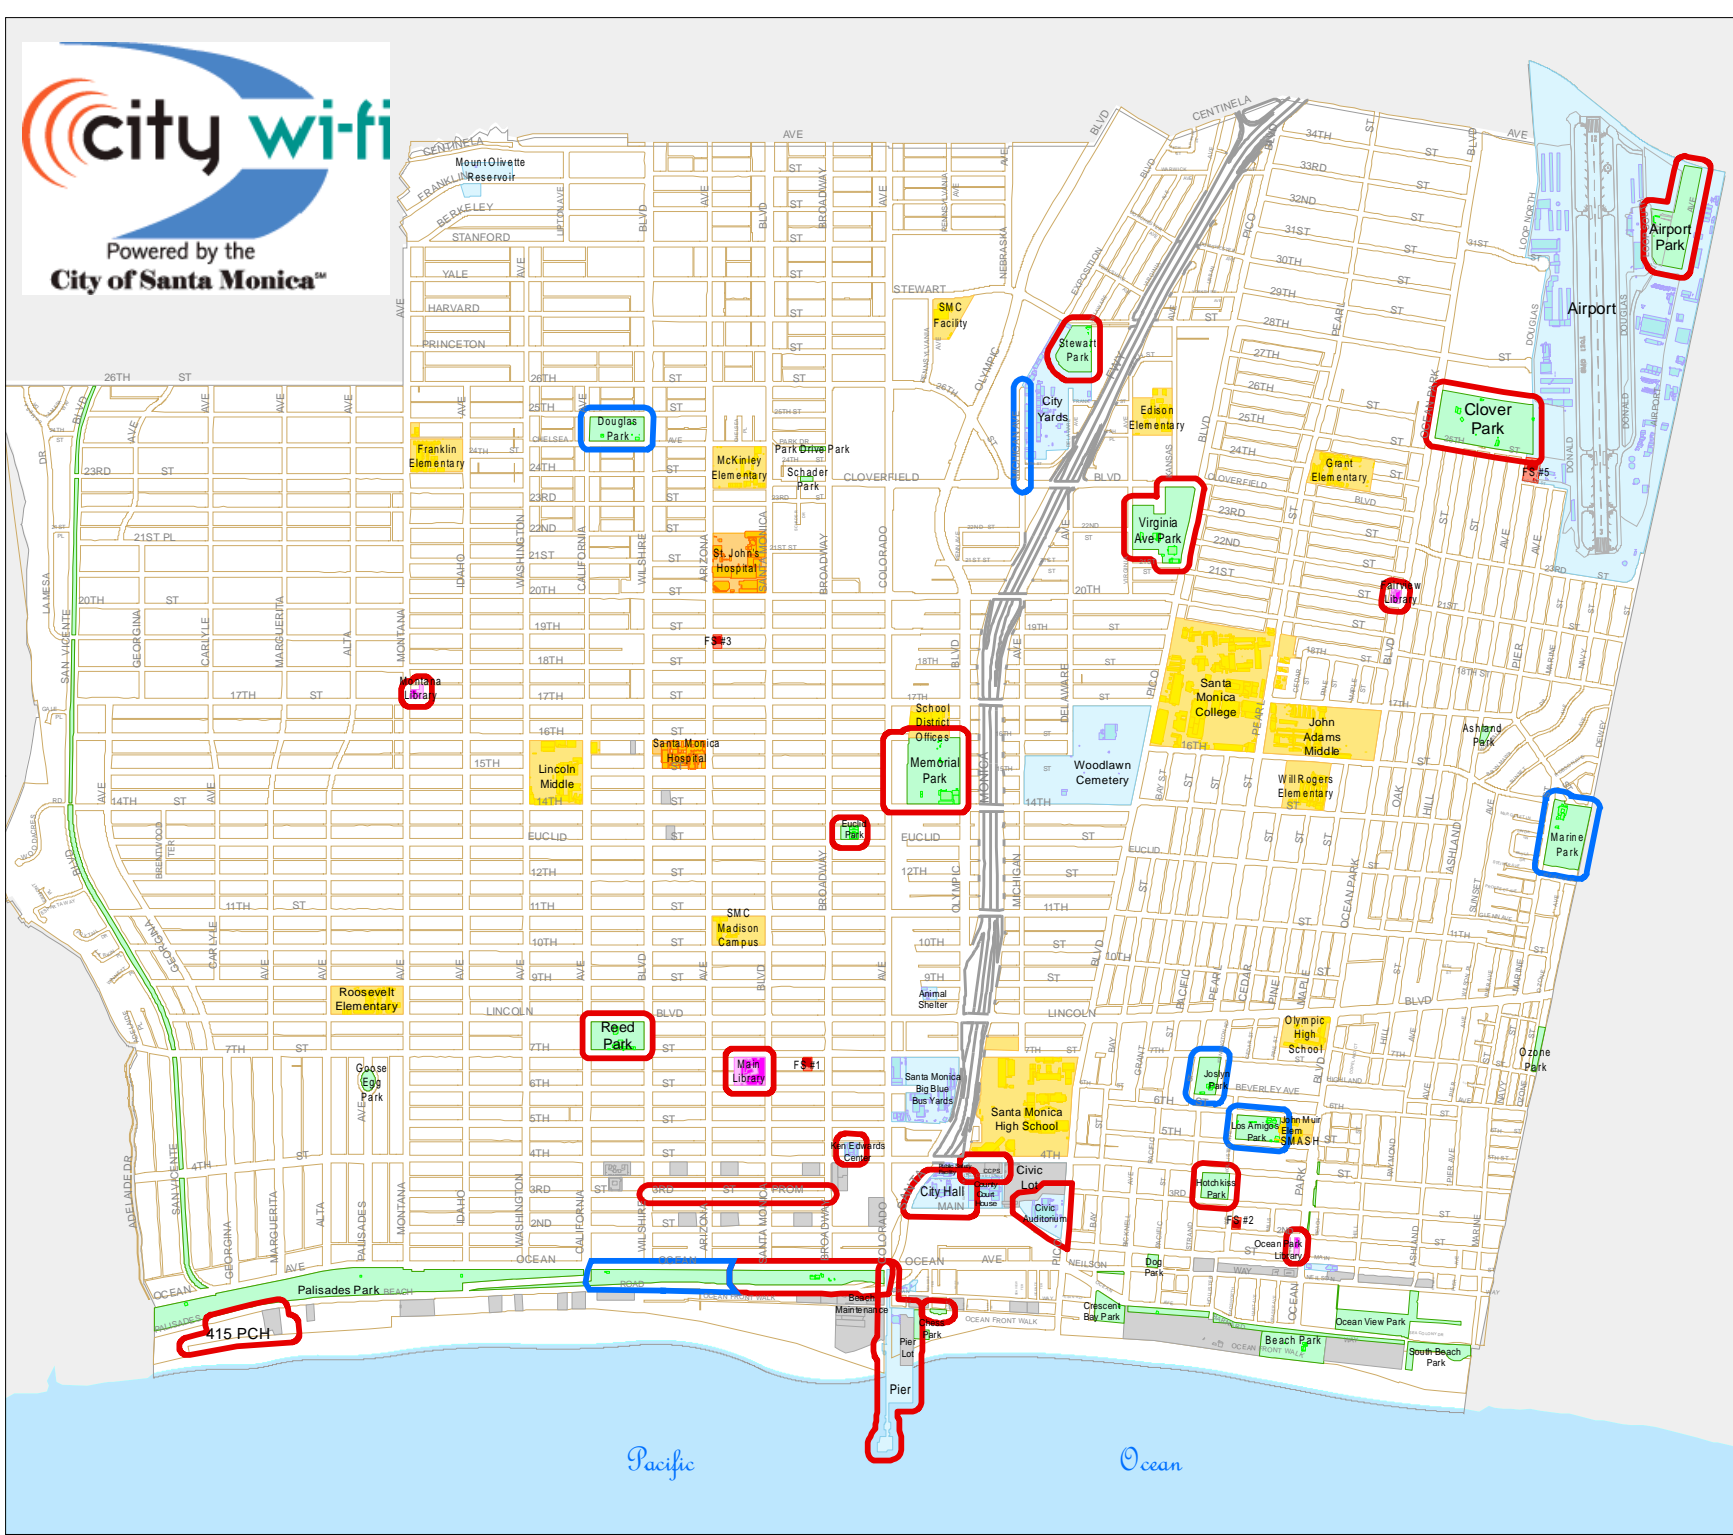

Powered by the City of Santa Monica™